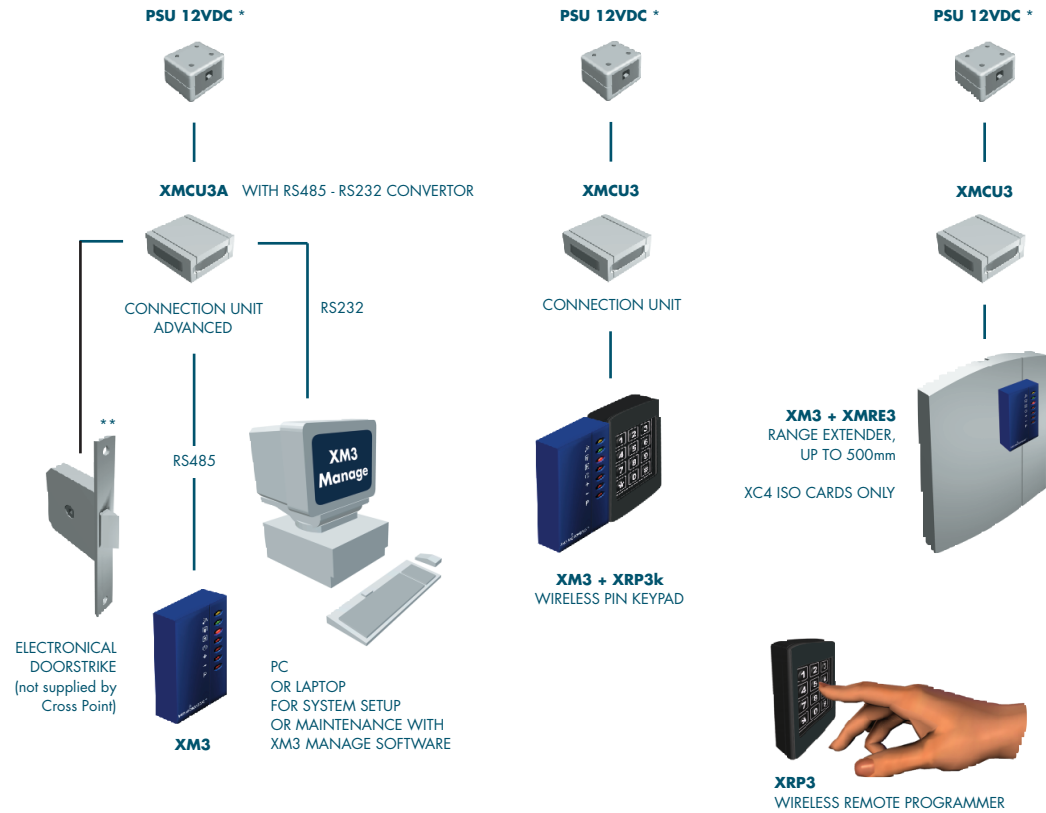

XM3 MICROPROXS® ACCESSORIES OVERVIEW

* PSU is not supplied by Cross Point

** Please use XMSS1 Surge Suppressor if XM3 drives the doorstrike directly

XM3 MICROPROXS® ACCESSORIES OVERVIEW

* PSU is not supplied by Cross Point