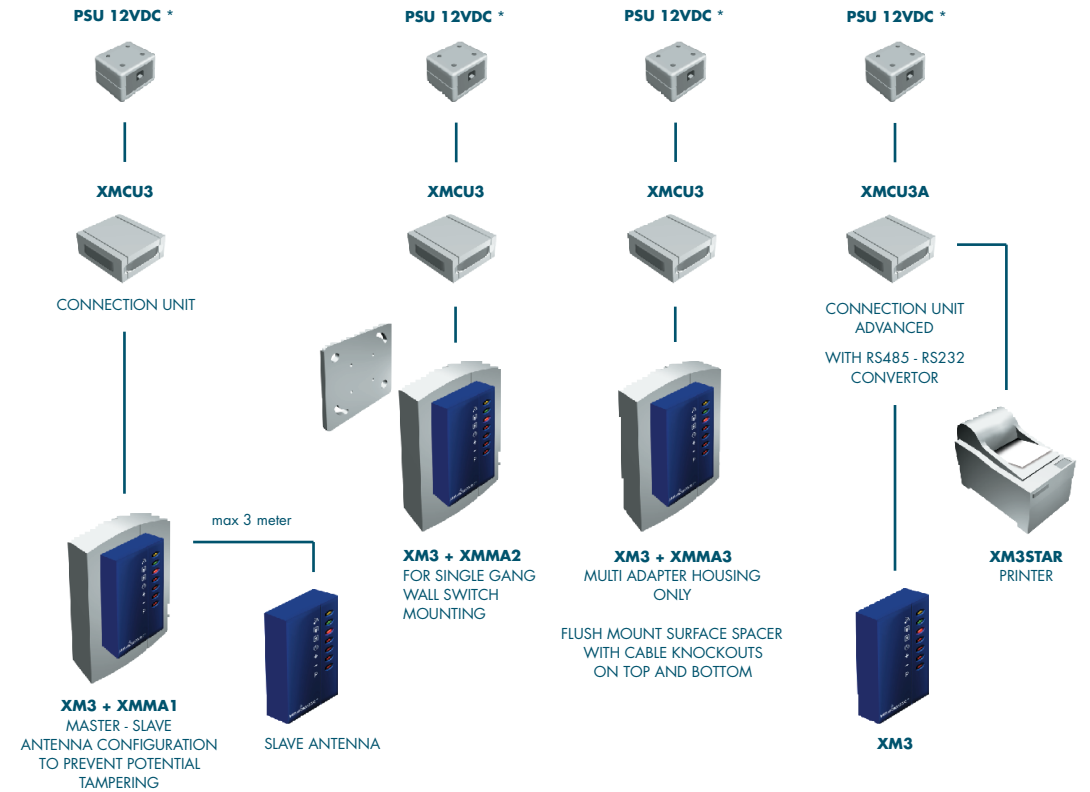

XM3 MICROPROXS® ACCESSORIES OVERVIEW

* PSU is not supplied by Cross Point

** Please use XMSS1 Surge Suppressor if XM3 drives the doorstrike directly

XM3 MICROPROXS® ACCESSORIES OVERVIEW

* PSU is not supplied by Cross Point