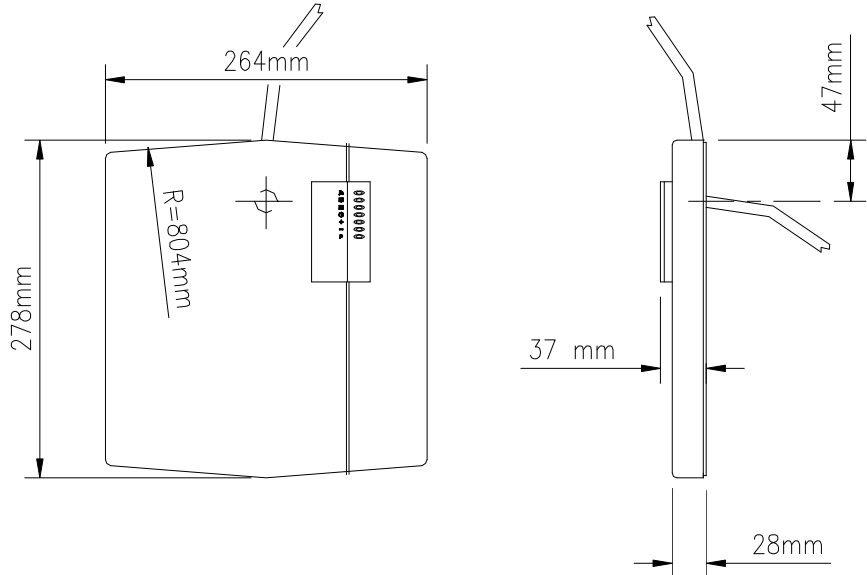

XMRE3 Range Extender

ISO XC4 cards recommended

XMRE3 Range Extender

The XMRE3 Range Extender is an antenna adapter developed to extend the read range of the XM3 *MICROPROXS*[™].

Easy installation; a DC power supply is required only. XM3/XMRE3 range extenders are air sync if further away than 1 metre. All XM3 versions can be used with the XMRE3. XC4 ISO cards are recommended in conjunction with the XMRE3.

Read ranges:

XC4 up to 450 mm
XC5T not recommended
XK2 up to 300 mm

Article Number

1104-0008-0000-000

Description

XMRE3 Range Extender for XM3
EM 125 kHz black

Main features:

- Read range extended up to 450 mm
- Supports EM Marin & Cross Point tags
- State-of-the-art design
- IP65