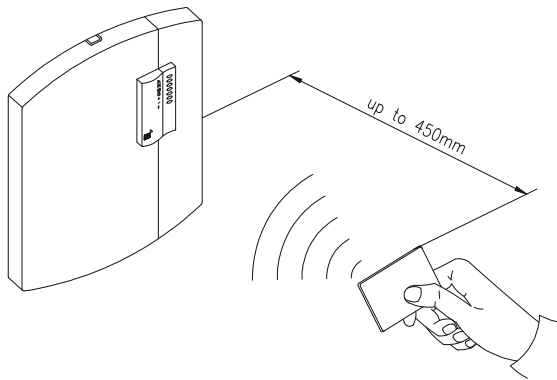

XMRE3 Range Extender

ISO XC4 cards recommended

XMRE3 Range Extender

The XMRE3 Range Extender is an antenna adapter developed to extend the read range of the XM3 *MICROPROXS*[™].

Easy installation; a DC power supply is required only. XM3/XMRE3 range extenders are air sync if further away than 1 metre. All XM3 versions can be used with the XMRE3. XC4 ISO cards are recommended in conjunction with the XMRE3.

Read ranges:

XC4 up to 450 mm
XC5T not recommended
XK2 up to 300 mm

Article Number

1104-0008-0000-000

Description

XMRE3 Range Extender for XM3
EM 125 kHz black

Main features:

- Read range extended up to 450 mm
- Supports EM Marin & Cross Point tags
- State-of-the-art design
- IP65